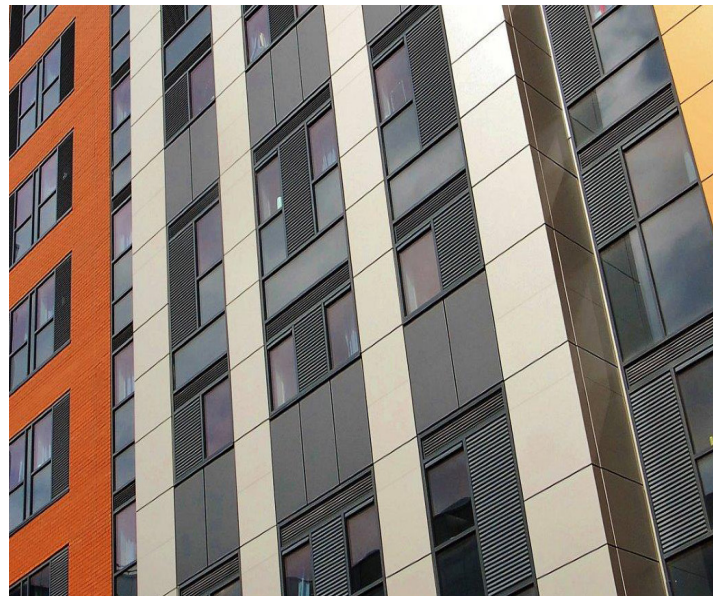

Capital Quarter

Cardiff, Scotland

Metal Technology Limited
Steeple Road Industrial Estate | Steeple Road | Antrim
Northern Ireland | BT41 1AB | T +44 (0)28 9448 7777
sales@metaltechnology.com | metaltechnology.com